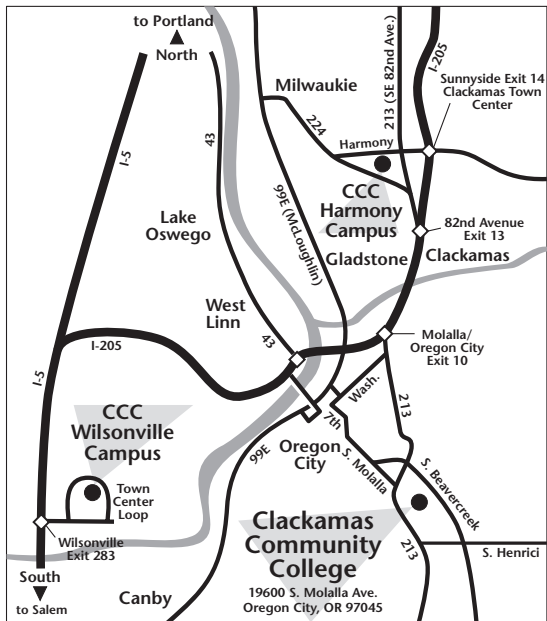

Vicinity Map

Clackamas Community College Campus Map

Clackamas Community College
19600 South Molalla Avenue
Oregon City, OR 97045-7998

CCC Harmony Campus
7616 S.E. Harmony Road
Milwaukie, OR 97222

CCC Wilsonville Campus
29353 Town Center Loop E
Wilsonville, OR 97070